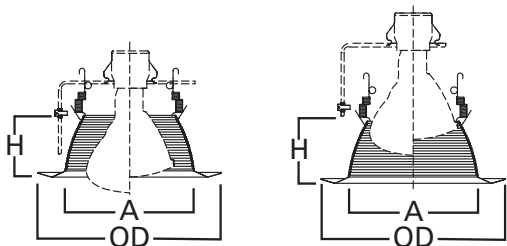

E26 6" Trim Series

DESCRIPTION

Tapered metal baffle trim with self-flange in the 6" trim family for use in recessed downlighting. Compatible for use in Halo and other housings.

Catalog #		Type
Project		
Comments		Date
Prepared by		

SPECIFICATION FEATURES

- Contoured tapered sides of metal baffle
- Coil spring retention
- Self-flanged trim ring sized to hide gaps caused by construction tolerances.

Housings	Max Lamp Compatibility
H7ICT H7RICT	50W PAR30S, 75W PAR30L, 65W BR30, 85W BR40
H7ICAT H7RICAT	
E7ICAT E7RICAT	
H7UICAT	75W PAR30S, 75W PAR30L, 65W BR30, 90W BR40
H27ICAT E27ICAT	50W PAR30S, 75W PAR30L, 65W BR30
H27RICAT E27RICAT	
H7T E7TAT	75W PAR30S, 75W PAR30L, 65W BR30
H7TCP E7TCP	
H7RT E7RTAT	
H27T E27TAT	75W PAR30S, 75W PAR30L, 65W BR30
H27RT E27RTAT	

Compatible with Halogen, Incandescent, LED* or CFL* lamps.

IC

Non-IC

Dimensions:

A: 5-7/16" [138mm]

H: 2-5/8" [65mm]

OD: 7-3/4" [197mm]

ORDERING INFORMATION