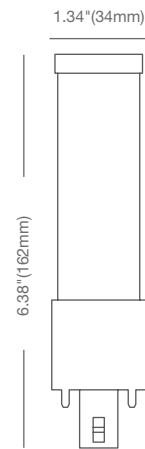

### Adjustable Base

This PL H lamp features a base that can be rotated 310° to fit any socket configuration. After installation simply rotate the lamp to achieve maximum light output.

## SPECIFICATIONS

Model	Product	Power (W)	CCT	CRI (typ.)	Lumens	LPW	Beam Angle
8.5PLH/827/DIR	28366	8.5	Soft White 2700K	82	870	102	110°
8.5PLH/830/DIR	28367	8.5	Warm White 3000K	82	950	112	110°
8.5PLH/835/DIR	28368	8.5	Neutral White 3500K	82	950	112	110°
8.5PLH/840/DIR	28369	8.5	Cool White 4000K	82	1020	120	110°