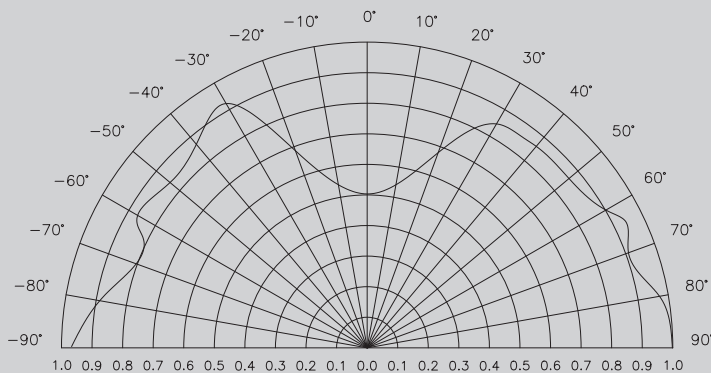

EmeryAllen G4 2.0W AMBER

12V
SERIES

EmeryAllen Turtle Bulbs are approved for use in areas requiring artificial lighting adjacent to ecologically sensitive areas, sea turtle nesting beaches, migratory corridors, and Dark Sky Friendly communities.

Turtle Bulb LEDs have an amber color for safer illumination. Per the Florida Wildlife Commission, bulbs must be installed in a shielded or downward directed location that shield the light source from being directly or indirectly visible from the nesting beach.

Base Type	G4
Material	Ceramic + PC
Input Voltage	12V AC/DC
Wattage	2.0
Color	Amber
Brightness	40 lumens
Lumens/Watt	20
Color Temperature	598nm Wavelength
Beam Angle	360 degrees
Life	25,000 hours
Warranty	5 years / 2 years*

Available Models:

- EA-G4-2.0W-001-AMB

Light Distribution

© 2018 EmeryAllen, LLC. All Rights Reserved, Patent Pending
*Please review complete warranty information at www.EmeryAllen.com