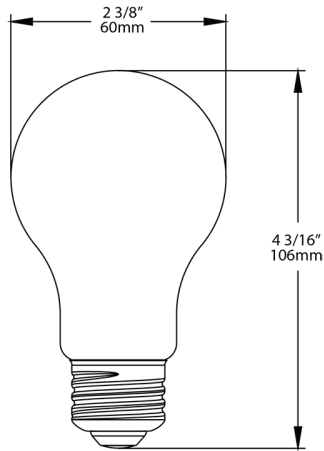

Optical

Beam Angle:

360°

Shipping Information

Case Qty:

12

Case Dimensions:

10.83 x 8.15 x 5.12

Pallet Quantity of Pieces:

1512

Pallet Dimensions:

38.43 x 44.02 x 37.2

Dimensions

Features

DECORATIVE BULB REPLACEMENT - Replaces conventional decorative lamps

ENERGY SAVINGS - Save up to 85% on energy