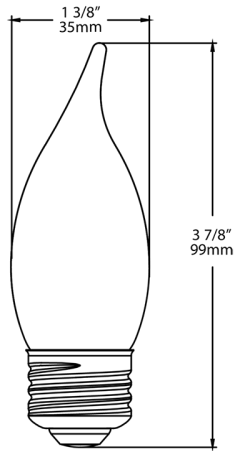

Optical

Beam Angle:

360°

Shipping Information

Case Qty:

12

Case Dimensions:

6.5 x 4.92 x 5.12

Pallet Quantity of Pieces:

4452

Pallet Dimensions:

38.43 x 46.3 x 37.2

Dimensions

Features

DECORATIVE BULB REPLACEMENT - Replaces conventional decorative lamps

ENERGY SAVINGS - Save up to 85% on energy