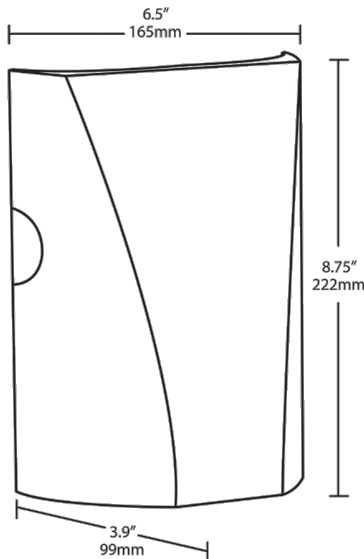

**Power Factor:**

99.2% at 120V, 91.5% at 277V

**Dimensions**

**Features**

- Full cutoff, fully shielded LED wallpack
- Can be used as a downlight or uplight
- Contractor friendly features for easy installation
- 100,000-hour LED Life
- 5-Year, No-Compromise Warranty