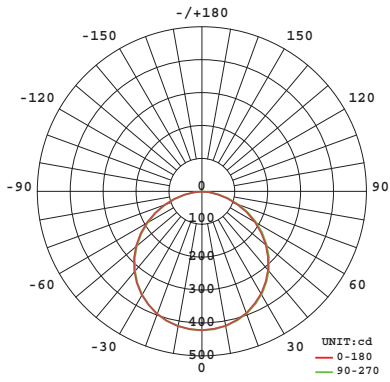

Photometric Data (continued)

6-inch

AVERAGE BEAM ANGLE (50%): 112.6 DEG