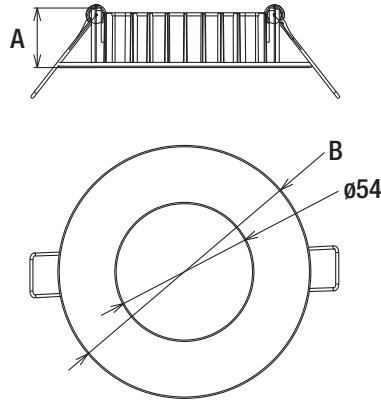

Physical Information

Item Number	(A) Diameter in (mm)	(B) Height in (mm)	Weight (lb)
61403	3.9 (100)	0.9 (2.35)	5.29
61404	4.9 (125)	0.9 (2.35)	9.31
61405	6.8 (175)	0.9 (2.35)	10.65
61407	8.8 (225)	0.9 (2.35)	17.04

3-inch