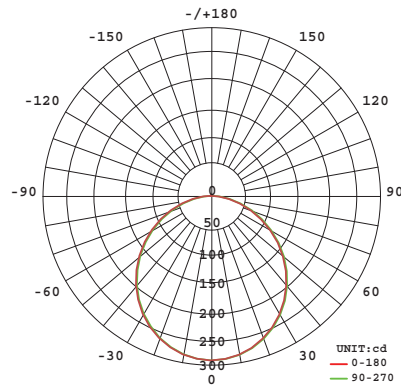

4-inch

AVERAGE BEAM ANGLE (50%): 109.1 DEG

Zonal Lumen Distribution

Zone	Lumens	% Retrofit Kit
0-5	5.5	0.95
0-10	21.8	3.75
0-15	48.2	8.28
0-20	83.3	14.32
0-25	125.8	21.61
0-30	173.6	29.84
0-35	225.1	38.67
0-40	278.1	47.79
0-45	330.8	56.84
0-50	381.4	65.54
0-55	428.5	73.63
0-60	470.6	80.87
0-65	506.8	87.08
0-70	536.0	92.10
0-75	557.8	95.85
0-80	572.2	98.32
0-85	579.6	99.60
0-90	581.3	99.89
0-95	581.4	99.90
0-100	581.4	99.90
0-105	581.4	99.90
0-110	581.4	99.91
0-115	581.5	99.91
0-120	581.5	99.92
0-125	581.5	99.93
0-130	581.6	99.93
0-135	581.6	99.94
0-140	581.7	99.95
0-145	581.7	99.96
0-150	581.8	99.97
0-155	581.8	99.98
0-160	581.9	99.98
0-165	581.9	99.99
0-170	581.9	100.00
0-175	582.0	100.00
0-180	582.0	100.00

Zonal Lumen Distribution

Zone	Lumens	% Retrofit Kit
0-5	7.0	0.86
0-10	27.6	3.41
0-15	61.1	7.56
0-20	106.3	13.15
0-25	161.4	19.98
0-30	224.6	27.80
0-35	293.6	36.33
0-40	365.8	45.27
0-45	438.9	54.31
0-50	510.3	63.14
0-55	577.7	71.49
0-60	638.8	79.05
0-65	691.9	85.62
0-70	735.6	91.03
0-75	768.9	95.15
0-80	791.6	97.96
0-85	803.9	99.49
0-90	807.3	99.90
0-95	807.3	99.90
0-100	807.3	99.91
0-105	807.4	99.91
0-110	807.4	99.91
0-115	807.4	99.92
0-120	807.5	99.92
0-125	807.5	99.93
0-130	807.6	99.94
0-135	807.6	99.94
0-140	807.7	99.95
0-145	807.8	99.96
0-150	807.8	99.97
0-155	807.9	99.98
0-160	808.0	99.98
0-165	808.0	99.99
0-170	808.1	100.00
0-175	808.1	100.00
0-180	808.1	100.00