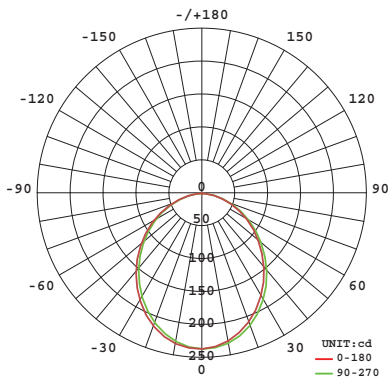

Ordering Guide

LEDMD	X	R	/	2A	/	XXXX	S	T	/	9	SC3
Product Name	Size	Shape		Generation		Lumens	Voltage	Dimming		CRI	CCT
LEDMD = LED	3 = 3"	R = Round		2A = Generation 2A		500 = 500 lumens	S = 120V	T = Phase-cut		9 = >90	SC3 = Selectable Color
MICRODISK	4 = 4"					800 = 800 lumens		dimming			(2700, 3000, 3500, 4000, 5000K)
	6 = 6"					1200 = 1200 lumens					
	8 = 8"					1600 = 1600 lumens					

Ordering Information

Item Number	Ordering Abbreviation	Wattage	Input Voltage	Dimming	CRI	Color Temp	Total Fixture Lumens	LPW	ENERGY STAR®	Case Quantity
61403	LEDMD3R/2A/500ST/9SC3	8	120	Phase-Cut	90	2700, 3000, 3500, 4000 or 5000K	500	62.5	Yes	1
61404	LEDMD4R/2A/800ST/9SC3	13	120	Phase-Cut	90	2700, 3000, 3500, 4000 or 5000K	800	61.5	Yes	1
61405	LEDMD6R/2A/1200ST/9SC3	16	120	Phase-Cut	90	2700, 3000, 3500, 4000 or 5000K	1200	75.0	Yes	1
61406	LEDMD6R/2A/1200ST/9SC3	16	120	Phase-Cut	90	2700, 3000, 3500, 4000 or 5000K	1200	75.0	Yes	4
61407	LEDMD8R/2A/1600ST/9SC3	20	120	Phase-Cut	90	2700, 3000, 3500, 4000 or 5000K	1600	80.0	Yes	1

Photometric Data

3-inch

AVERAGE BEAM ANGLE (50%): 100.4 DEG