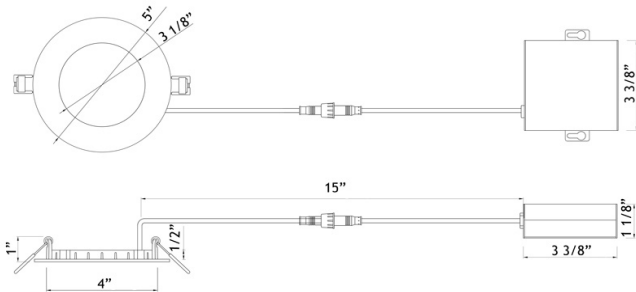

#### DESCRIPTION

4" Round Recessed LED With Integral Driver In Connection Box  
Single Color or 5 CCT

#### FEATURES & BENEFITS

- 1/2" Thick - Install Directly Under Ceiling Joists
- Type IC Rated - No Housing Required
- Driver Inside Connection Box - No Junction Box Needed
- 5 CCT Switchable Option - User Selectable Light Colors

**DIMENSIONS** ID 4" OD 5" Cut Out 4 1/8" to 4 1/4"

Fixture Thickness: 1/2"

120V Triac Dimmable Driver Included

Project: \_\_\_\_\_

Location: \_\_\_\_\_

Model: \_\_\_\_\_ Qty: \_\_\_\_\_

Notes: \_\_\_\_\_

SPECIFICATION	
Applications	Renovations & New Construction
Energy Used	9 W
Color Temperature (K)	3000   4000   5 CCT
Light Output (lm)	600   620   600
Halogen Equivalent	60 W
Beam Angle	120°
CRI	80
Driver Input	120V AC 50/60 Hz
Dimming	TRIAC Dimmers 10% - 100%
Approved Location	Insulated Ceiling & Damp Locations
Air Tight	Yes
Ambient Temperature	-4° F (-20° C) to +104° F (+40° C)
Projected Life	70% Light Output at 50,000 Hours
Certification	cETLus, Energy Star
Warranty	3 Year