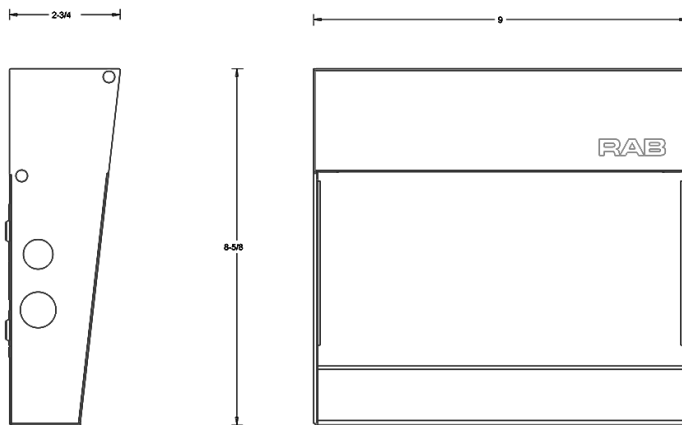

Dimensions

Features

- Ultra-economy wall pack with a sleek, contemporary look
- Covers footprint of small HID wall packs
- Available in various lumen packages

Ordering Matrix

Family	Lumen Package	Color Temp	Options
W17	30L		/PCU
	30L = Small (2900lm, 30W) 36L = Small (3600lm, 33W) 55L = Medium (5500lm, 50W) 75L = Medium (7500lm, 69W) 90L = Medium (9000lm, 86W) 150L = Large (15000lm, 139W)	Blank = 5000K (Cool) Y = 3000K (Warm)	Blank = No Option /PCU = 120-277V Button Photocell