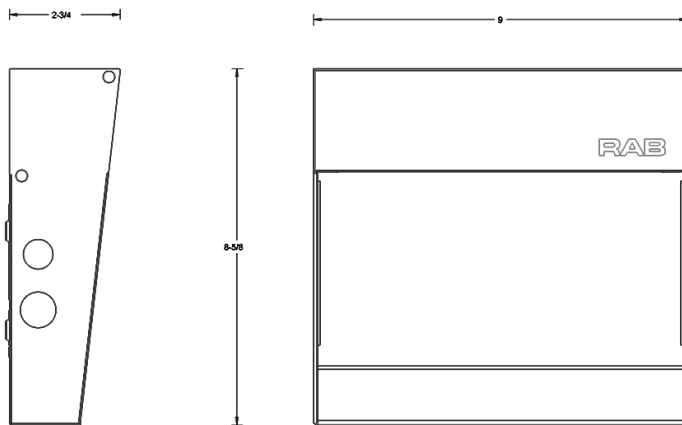

Dimensions

Features

- Ultra-economy wall pack with a sleek, contemporary look
- Covers footprint of small HID wall packs
- Available in various lumen packages

Ordering Matrix

Family	Lumen Package	Color Temp	Options
W17	30L	Y	/PCU
	30L = Small (2900lm, 30W) 36L = Small (3600lm, 33W) 55L = Medium (5500lm, 50W) 75L = Medium (7500lm, 69W) 90L = Medium (9000lm, 86W) 150L = Large (15000lm, 139W)	Blank = 5000K (Cool) Y = 3000K (Warm)	Blank = No Option /PCU = 120-277V Button Photocell