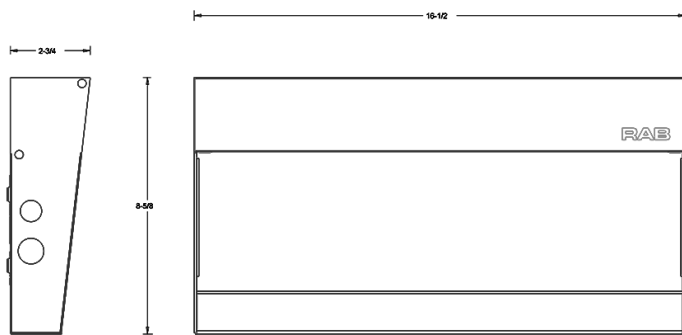

Dimensions

Features

Ultra-economy wall pack with a sleek, contemporary look
Covers footprint of large-sized HID wall packs

Ordering Matrix

Family	Lumen Package	Color Temp	Options
W17	150L	Y	/PCU
	30L = Small (2900lm, 30W) 36L = Small (3600lm, 33W) 55L = Medium (5500lm, 50W) 75L = Medium (7500lm, 69W) 90L = Medium (9000lm, 86W) 150L = Large (15000lm, 139W)	Blank = 5000K (Cool) Y = 3000K (Warm)	Blank = No Option /PCU = 120-277V Button Photocell