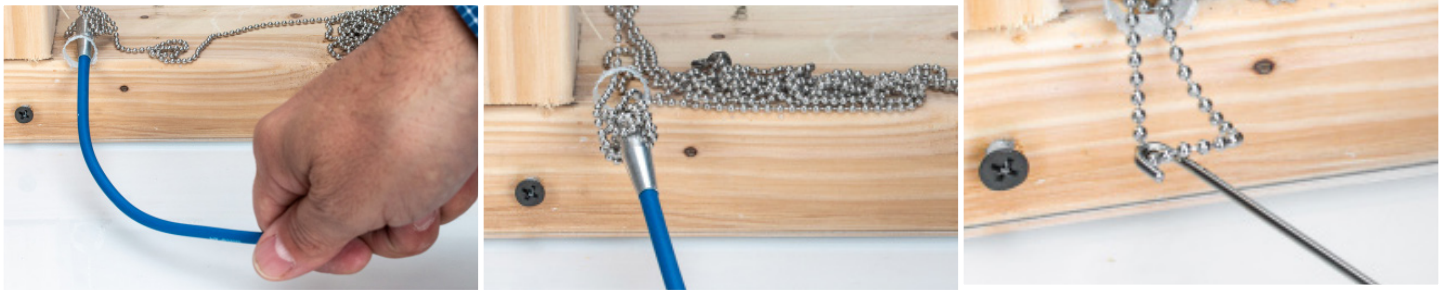

7/32" diameter head with magnet

5/16" diameter head with larger magnet

The MRS-24 - MagneTrievers™ is the perfect tool to help fish wires through walls.

**Kit includes:**

- 24" Flexible Magnetic Retriever
- **MRS-RH20** Expandable Retriever Hook
- Storage Pouch
- **MRS-BC10** 10' Ball Chain with 3/4" loop and eyelet

**Easy to use:**

- Drill a hole in the wall or attic plate less than 3/4"
- Drop ball chain in the hole, the 3/4" ring stop will keep the chain from falling through
- Make a roughly 1/23" hole at the wall
- Use blue magnetic retriever to find the chain and use the MRS-RH20 hook to help pull chain through hole

**SPECIFICATIONS**

<b>WEIGHT</b>	0.190 lbs (86.2g)
<b>LENGTH</b>	24" (609.6mm)
<b>UPC #</b>	811490019867

**MADE FOR LIFE®**