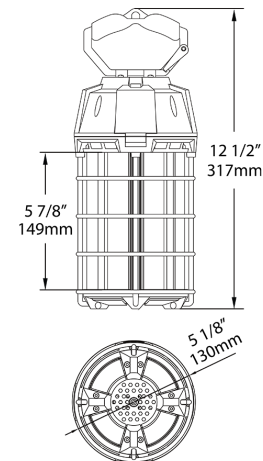

Mercury and UV free. RoHS-compliant components.

FCC:

Complies with Part 15 of the FCC Rules

Model Number:

H10042(TEMP-150-850)

Case and Pallet Dimensions

	QTY	LENGTH (in)	WIDTH (in)	HEIGHT (in)
CASE	4	0	0	0
PALLET	72	0	0	0

Dimension

Light Distribution