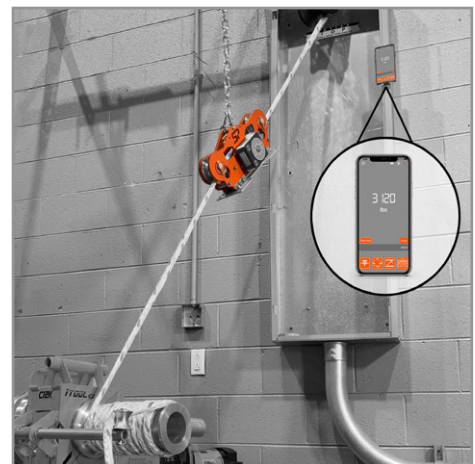

SAFE PULL™ RUNNING LINE TENSION METER

ACCURATELY MONITOR CABLE TENSION &
SET CUSTOM OVERLOAD LIMITS

iTOOLco.

Overhead & Right Angle Pulls

Underground Pulls

**Phone case shown using Steelee Magnetic Mount*

Track every pull on your mobile device with the Safe Pull™ RLT application. Set load limits and get audible alarms on pulls with loads measuring up to 20,000 lbs. The convenient GPS capability ensures correct information is provided about the corresponding jobsite and notifications about tracked loads are sent wherever they need to go via email & stored on your device until you're ready to delete them.

Accurately monitor & save cable tension while preventing damage. Increase safety ensuring that cable is being pulled at a safe tension level by integrating the Safe Pull RLT. The lightweight design & included carrying case allows for easy transportation around the jobsite.

App for Android & IOS Platforms

**RLT shown utilizing hanging method*

Product Video

FASTER SAFER WORKSPACE

iTOOLco.com / 865-670-3713

SAFE PULL™ RUNNING LINE TENSION METER

ACCURATELY MONITOR CABLE TENSION &
SET CUSTOM OVERLOAD LIMITS

WIDE RANGE OF CAPABILITIES

Accepting synthetic and polycotton blend
ropes from 5/32" - 3/4" in diameter

*Sold as shown

FIVE ROLLER DESIGN
Improving accuracy

EASY INSTALLATION
Linchpins are fitted for
quick and easy rope
installation