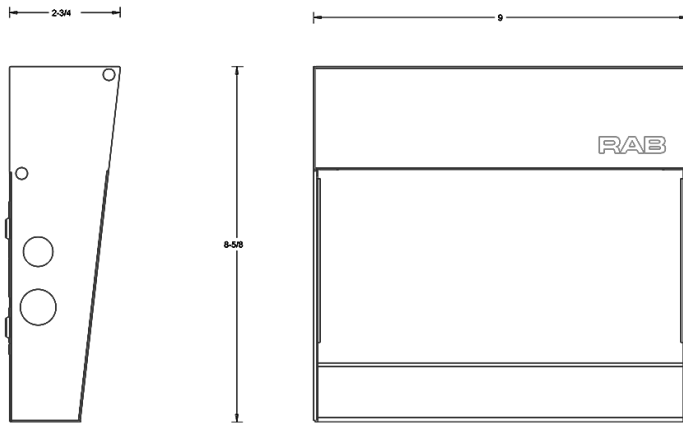

Dimensions

Features

- Ultra-economy wall pack with a sleek, contemporary look
- Covers footprint of small HID wall packs
- Available in various lumen packages

Ordering Matrix

Family	Lumen Package	Color Temp	Options
W17	36L	Y	
	30L = Small (2900lm, 30W) 36L = Small (3600lm, 33W) 55L = Medium (5500lm, 50W) 75L = Medium (7500lm, 69W) 90L = Medium (9000lm, 86W) 150L = Large (15000lm, 139W)	Blank = 5000K Cool N = 4000K Neutral Y = 3000K Warm	Blank = No Option /PCU = 120-277V Button Photocell