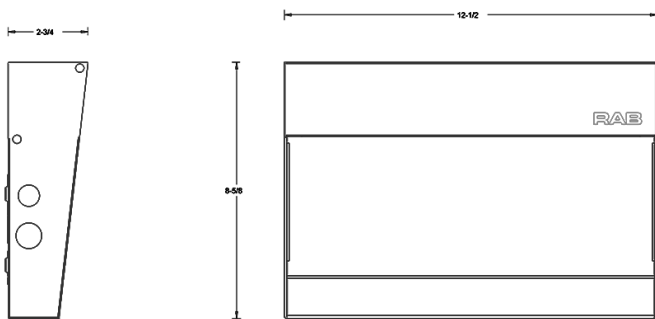

Dimensions

Features

- Ultra-economy wall pack with a sleek, contemporary look
- Covers footprint of medium-sized HID wall packs
- Available in various lumen packages

Ordering Matrix

Family	Lumen Package	Color Temp	Options
W17	55L	N	
	30L = Small (2900lm, 30W) 36L = Small (3600lm, 33W) 55L = Medium (5500lm, 50W) 75L = Medium (7500lm, 69W) 90L = Medium (9000lm, 86W) 150L = Large (15000lm, 139W)	Blank = 5000K Cool N = 4000K Neutral Y = 3000K Warm	Blank = No Option /PCU = 120-277V Button Photocell