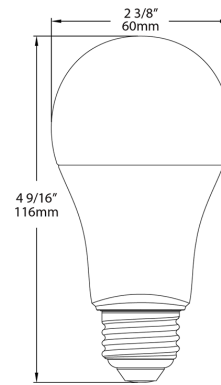

### Technical Specifications

<b>Performance</b> <hr/> <b>Product Type:</b> A-Line <b>Input Wattage:</b> 15W <b>Lumens (Nominal):</b> 1680lm <b>Efficacy:</b> 112 lm/W <b>Color Accuracy (CRI):</b> 80 CRI <b>L70 Lifespan:</b> 15,000-Hour LED lifespan based on IES LM-70 results	<b>Dimmable:</b> Yes <b>Compliance</b> <hr/> <b>UL Listed:</b> Suitable for damp locations <b>Enclosed Fixtures:</b> Suitable for use in enclosed fixtures <b>LED Characteristics</b> <hr/> <b>Color Temperature:</b> 5000K <b>Construction</b> <hr/> <b>Bulb Shape:</b> A19 <b>Base Type:</b> E26	<b>Beam Angle:</b> 230° <b>Electrical</b> <hr/> <b>Power Factor:</b> 0.7 <b>Operating Temperature:</b> -20°C - 45°C <b>Input Voltage:</b> 120V <b>Operating Frequency:</b> 60 Hz
---	--	--

## Case and Pallet Dimensions

	QTY	LENGTH (in)	WIDTH (in)	HEIGHT (in)
CASE	12	15.4	5.2	5.3
PALLET	2304	41.34	40.94	45.47

## Dimension