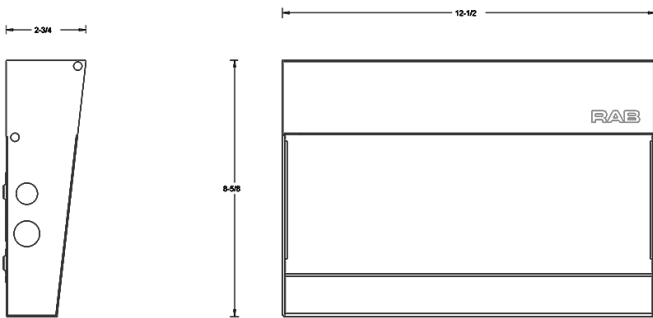

Dimensions

Features

- Ultra-economy wall pack with a sleek, contemporary look
- Covers footprint of medium-sized HID wall packs
- Available in various lumen packages

Ordering Matrix

Family	Lumen Package	Color Temp	Options
W17	55L	N	/PCU
	30L = Small (2900lm, 30W) 36L = Small (3600lm, 33W) 55L = Medium (5500lm, 50W) 75L = Medium (7500lm, 69W) 90L = Medium (9000lm, 86W) 150L = Large (15000lm, 139W)	Blank = 5000K Cool N = 4000K Neutral Y = 3000K Warm	Blank = No Option /PCU = 120-277V Button Photocell