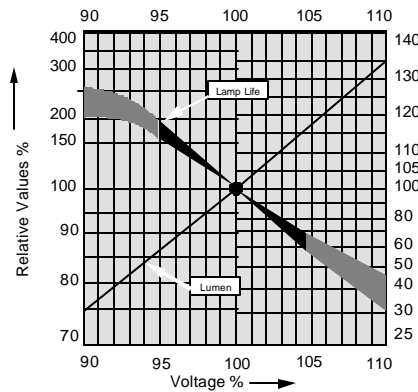

### Sample Specification

Lamp(s) shall be (a)  
 SYLVANIA Reflector lamp(s)  
 \_\_\_\_ (R14, R16, R20, ER30,  
 BR30, BR38, ER40, R/BR40,  
 R/BR40 Infrared, R52) and  
 with a \_\_\_\_ (2000, 4000, or  
 5000+) hour average rated  
 life.

### Dimensions

R

BR

ER

### Technical Information

Effect of Voltage Variation on the Operating

Typical Mortality Curve for Incandescent Lamps

Characteristics of Incandescent Lamps

At average rated life, 50% of the lamps will fail, 50% will survive.