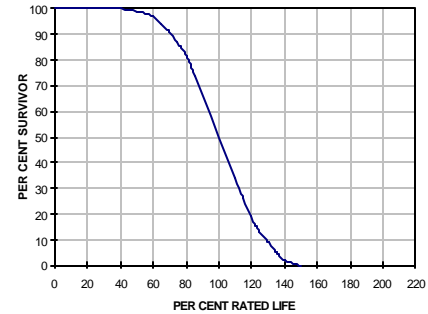

### Dimensions

R

BR

ER

### Technical Information

Effect of Voltage Variation on the Operating

Typical Mortality Curve for Incandescent Lamps

Characteristics of Incandescent Lamps

At average rated life, 50% of the lamps will fail, 50% will survive.