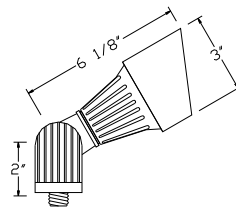

# Directional Lights

Cast Aluminum

COMPOSITE

Shown In Black

Shown In Black

Shown In Dark Green

Shown In Dark Green

**1021**

- Cast Aluminum
- 12 Volts
- MR16 20W Lamp Included (50W Max.)
- Adjustable Key Knuckle
- Tempered Glass Lens
- GS-85 PVC Spike
- CO-3 Connector

▶ **Powder Coat Finishes:**

- Black
- Bronze
- Green
- Verde Green
- White