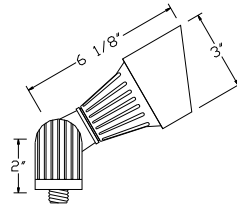

# Directional Lights

Cast Aluminum

COMPOSITE

Shown In Black

Shown In Black

Shown In Dark Green

Shown In Dark Green

**1021**

- Cast Aluminum
- 12 Volts
- MR16 20W Lamp Included (50W Max.)
- Adjustable Key Knuckle
- Tempered Glass Lens
- GS-85 PVC Spike
- CO-3 Connector

▶ **Powder Coat Finishes:**

- Black
- Bronze
- Green
- Verde Green
- White