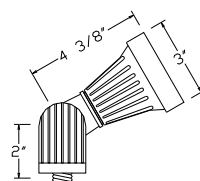

# Directional Lights

Cast Aluminum

COMPOSITE

Shown In Black

Shown In Black

Shown In Dark Green

Shown In Dark Green

**1021**

- Cast Aluminum
- 12 Volts
- MR16 20W Lamp Included (50W Max.)
- Adjustable Key Knuckle
- Tempered Glass Lens
- GS-85 PVC Spike
- CO-3 Connector

▶ **Powder Coat Finishes:**

- Black
- Bronze
- Green
- Verde Green
- White