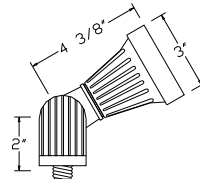

# Directional Lights

Cast Aluminum

COMPOSITE

Shown In Black

Shown In Black

Shown In Dark Green

Shown In Dark Green

**1021**

- Cast Aluminum
- 12 Volts
- MR16 20W Lamp Included (50W Max.)
- Adjustable Key Knuckle
- Tempered Glass Lens
- GS-85 PVC Spike
- CO-3 Connector

▶ **Powder Coat Finishes:**

- Black
- Bronze
- Green
- Verde Green
- White