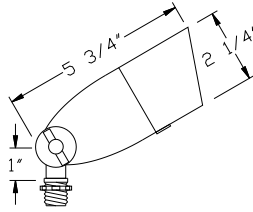

Directional Lights

CAST BRASS

Shown In Architectural Bronze

B171

- Cast Brass
- 12 Volts
- MR16 20W Lamp Included (35W Max.)
- Convex Tempered Glass Lens
- GS-85 PVC Spike
- CO-3 Connector

► **Finishes:**

- Antique Brass
- Antique Bronze
- Architectural Bronze
- Aged (Acid) Green

Cast Aluminum

Shown In Black

1071

- Cast Aluminum
- 12 Volts
- MR16 20W Lamp Included (35W Max.)
- Tempered Glass Lens
- GS-85 PVC Spike
- CO-3 Connector

► **Powder Coat Finishes:**

- Black
- Bronze
- Green
- Verde Green
- White

Cast Aluminum

Shown In Black

1081

- Aluminum
- 12 Volts
- MR16 20W Lamp Included (35W Max.)
- Slip-On Cap with Tempered Glass Lens
- Adjustable Key Knuckle
- GS-85 PVC Spike
- CO-3 Connector

► **Powder Coat Finishes:**