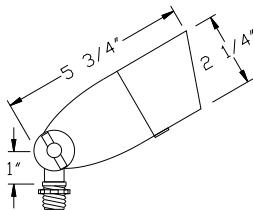

Cast Aluminum

Shown In Black

1081

- Aluminum
- 12 Volts
- MR16 20W Lamp Included (35W Max.)
- Slip-On Cap with Tempered Glass Lens
- Adjustable Key Knuckle
- GS-85 PVC Spike
- CO-3 Connector

► **Powder Coat Finishes:**