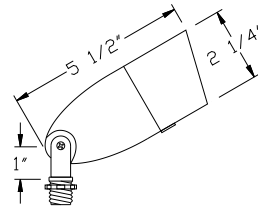

Directional Lights

CAST BRASS

Shown In Architectural Bronze

B171

- Cast Brass
- 12 Volts
- MR16 20W Lamp Included (35W Max.)
- Convex Tempered Glass Lens
- GS-85 PVC Spike
- CO-3 Connector

► **Finishes:**

- Antique Brass
- Antique Bronze
- Architectural Bronze
- Aged (Acid) Green

Cast Aluminum

Shown In Black

1071

- Cast Aluminum
- 12 Volts
- MR16 20W Lamp Included (35W Max.)
- Tempered Glass Lens
- GS-85 PVC Spike
- CO-3 Connector

► **Powder Coat Finishes:**

- Black
- Bronze
- Green
- Verde Green
- White

Cast Aluminum

Shown In Black

1081

- Aluminum
- 12 Volts
- MR16 20W Lamp Included (35W Max.)
- Slip-On Cap with Tempered Glass Lens
- Adjustable Key Knuckle
- GS-85 PVC Spike
- CO-3 Connector

► **Powder Coat Finishes:**