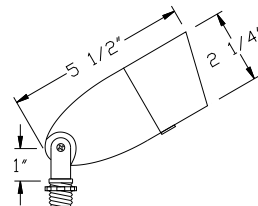

► **Powder Coat Finishes:**

- Black
- Bronze
- Verde Green

FIBERGLASS