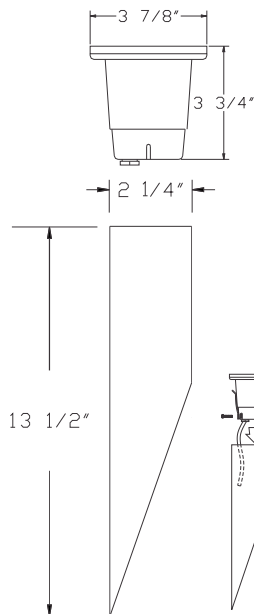

Well Lights

5010 Series

- Cast Aluminum
- 12 Volts
- 5010, 5012, & 5011:
MR16 20W Lamp Incl. (35W Max.)
- 5013:
JC Bi-Pin 20W Lamp Inc. (35W Max.)
- Tempered Glass Lens

► **Powder Coat Finishes:**

- Black
- Bronze
- Verde Green
- White

5012AP

5011AP

5010-50PK

5012-50PK

5011-50PK

5013-50PK

Optional MR16-3W-LED-BP Upgrade (3W Equivalent to 20W), Sold Separately
Disclaimer: Shape, Design, and Finish may change without prior notice.

www.evergreenoutdoor.com