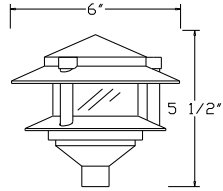

Cast Aluminum

Shown in
Green

2020

- 12 Volts
- JC Bi-Pin 20W Lamp Included (20W Max.)
- Cast Aluminum
- 2-Tier
- Frosted Glass Lens
- GS-85 Spike
- 4" Extension Wand
- CO-3 Connector

▶ **Finishes:**

- Black
- Bronze
- Green
- Verde Green

Landscape Lighting

Cast Aluminum

Shown in
Bronze

2030

- 12 Volts
- JC Bi-Pin 20W Lamp Included (50W Max.)

2033

- 120 Volts
- Incandescent A19 Not Included (60W Max.)

2037