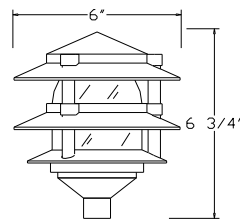

Cast Aluminum

Shown in
Green

2020

- 12 Volts
- JC Bi-Pin 20W Lamp Included (20W Max.)
- Cast Aluminum
- 2-Tier
- Frosted Glass Lens
- GS-85 Spike
- 4" Extension Wand
- CO-3 Connector

▶ **Finishes:**

- Black
- Bronze
- Green
- Verde Green

Landscape Lighting

Cast Aluminum

Shown in
Bronze

2030

- 12 Volts
- JC Bi-Pin 20W Lamp Included (50W Max.)

2033

- 120 Volts
- Incandescent A19 Not Included (60W Max.)

2037

- 120 Volts
- PL9Q 9W (Included)

- Cast Aluminum
- 3-Tier
- Frosted Glass Lens, Clear by Request
- GS-85 Spike (2030 Only)
- 8" Extension Wand
- CO-3 Connector (2030 Only)

▶ **Finishes:**

- Black
- Bronze
- Green
- Verde Green
- Sand (2030 Only)