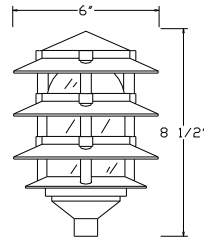

Pagoda Lights

Cast Aluminum

Shown in
Black

2031

- 12 Volts
- JC Bi-Pin 20W Lamp Included (50W Max.)
- Cast Aluminum
- 3-Tier, Large Top
- Frosted Glass Lens, Clear by Request
- GS-85 Spike
- 8" Extension Wand
- CO-3 Connector

Finishes:

- Black
- Bronze
- Green
- Verde Green
- Sand

Cast Aluminum

Shown in
Bronze

2040

- 12 Volts
- JC Bi-Pin 20W Lamp Included (50W Max.)

2044

- 120 Volts
- Incandescent A19 Not Included (60W Max.)

2047

- 120 Volts
- PL13Q 13W (Included)

- Cast Aluminum
- 4-Tier
- Frosted Glass Lens, Clear by Request
- GS-85 Spike (2040 Only)
- 8" Extension Wand
- CO-3 Connector (2040 Only)

Finishes:

- Black
- Bronze
- Green
- Verde Green