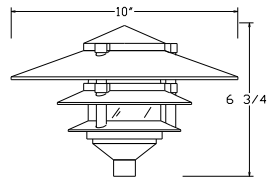

Pagoda Lights

Cast Aluminum

Shown in
Black

2031

- 12 Volts
- JC Bi-Pin 20W Lamp Included (50W Max.)
- Cast Aluminum
- 3-Tier, Large Top
- Frosted Glass Lens, Clear by Request
- GS-85 Spike
- 8" Extension Wand
- CO-3 Connector