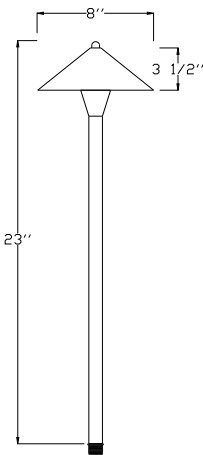

**SOLID BRASS**

**B180 Series**

- 12 Volts
- JC Bi-Pin 20W Lamp Included (20W Max.)
- Solid Brass
- GS-10 Super Spike
- CO-3 Connector

▶ **Finishes:**

- Antique Brass
- Antique Bronze
- Architectural Bronze

**Order Stem and Shade Separately**

**Ordering Guide**

Sample Cat. No.: B18S / B182C / AB

1. Stem \_\_\_\_\_
2. Lamp Shade Style \_\_\_\_\_
3. Finish \_\_\_\_\_

*Shown in Architectural Bronze*

See Ordering Guide Above to Order Stem and/or Shades

**B18S**  
Stem Only

**B181C**  
Shade Only

**B182C**  
Shade Only

**B183C**  
Shade Only

**B184C**  
Shade Only

**B185C**  
Shade Only

**B186C**  
Shade Only

Disclaimer: Shape, Design, and Finish may change without prior notice.