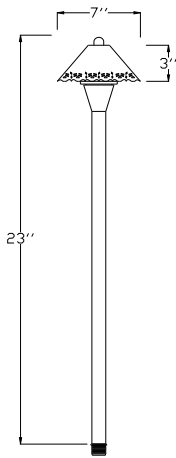

**SOLID BRASS**

**B180 Series**

- 12 Volts
- JC Bi-Pin 20W Lamp Included (20W Max.)
- Solid Brass
- GS-10 Super Spike
- CO-3 Connector

▶ **Finishes:**

- Antique Brass
- Antique Bronze
- Architectural Bronze

**Order Stem and Shade Separately**

**Ordering Guide**

Sample Cat. No.: B18S / B182C / AB

1. Stem \_\_\_\_\_
2. Lamp Shade Style \_\_\_\_\_
3. Finish \_\_\_\_\_

*Shown in Architectural Bronze*

See Ordering Guide Above to Order Stem and/or Shades

**B18S**  
Stem Only

**B181C**  
Shade Only

**B182C**  
Shade Only

**B183C**  
Shade Only

**B184C**  
Shade Only

**B185C**  
Shade Only

**B186C**  
Shade Only

Disclaimer: Shape, Design, and Finish may change without prior notice.