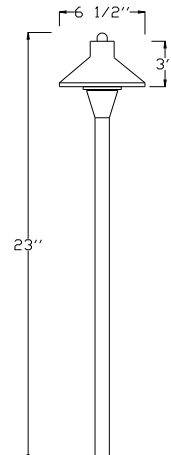

**SOLID BRASS**

**B180 Series**

- 12 Volts
- JC Bi-Pin 20W Lamp Included (20W Max.)
- Solid Brass
- GS-10 Super Spike
- CO-3 Connector

▶ **Finishes:**

- Antique Brass
- Antique Bronze
- Architectural Bronze

**Order Stem and Shade Separately**

**Ordering Guide**

Sample Cat. No.: B18S / B182C / AB

1. Stem \_\_\_\_\_
2. Lamp Shade Style \_\_\_\_\_
3. Finish \_\_\_\_\_

*Shown in Architectural Bronze*

See Ordering Guide Above to Order Stem and/or Shades

**B18S**  
Stem Only

**B181C**  
Shade Only

**B182C**  
Shade Only

**B183C**  
Shade Only

**B184C**  
Shade Only

**B185C**  
Shade Only

**B186C**  
Shade Only

Disclaimer: Shape, Design, and Finish may change without prior notice.