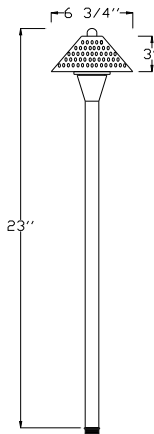

**SOLID BRASS**

**B180 Series**

- 12 Volts
- JC Bi-Pin 20W Lamp Included (20W Max.)
- Solid Brass
- GS-10 Super Spike
- CO-3 Connector

▶ **Finishes:**

- Antique Brass
- Antique Bronze
- Architectural Bronze

**Order Stem and Shade Separately**

**Ordering Guide**

Sample Cat. No.: B18S / B182C / AB

1. Stem \_\_\_\_\_
2. Lamp Shade Style \_\_\_\_\_
3. Finish \_\_\_\_\_

*Shown in Architectural Bronze*

See Ordering Guide Above to Order Stem and/or Shades

**B18S**  
Stem Only

**B181C**  
Shade Only

**B182C**  
Shade Only

**B183C**  
Shade Only

**B184C**  
Shade Only

**B185C**  
Shade Only

**B186C**  
Shade Only

Disclaimer: Shape, Design, and Finish may change without prior notice.