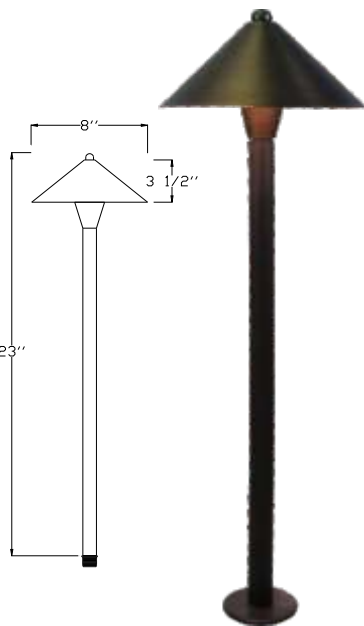

**SOLID BRASS**

**B180 Series**

- 12 Volts
- JC Bi-Pin 20W Lamp Included (20W Max.)
- Solid Brass
- GS-10 Super Spike
- CO-3 Connector

▶ **Finishes:**

- Antique Brass
- Antique Bronze
- Architectural Bronze

**Order Stem and Shade Separately**

**Ordering Guide**

Sample Cat. No.: B18S / B182C / AB

1. Stem \_\_\_\_\_
2. Lamp Shade Style \_\_\_\_\_
3. Finish \_\_\_\_\_

*Shown in Architectural Bronze*

See Ordering Guide Above to Order Stem and/or Shades

**B18S**  
Stem Only

**B181C**  
Shade Only

**B182C**  
Shade Only

**B183C**  
Shade Only

**B184C**  
Shade Only

**B185C**  
Shade Only

**B186C**  
Shade Only

Disclaimer: Shape, Design, and Finish may change without prior notice.