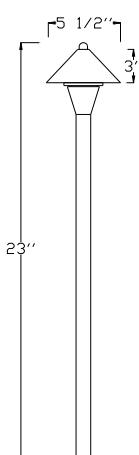

**SOLID BRASS**

**B180 Series**

- 12 Volts
- JC Bi-Pin 20W Lamp Included (20W Max.)
- Solid Brass
- GS-10 Super Spike
- CO-3 Connector

▶ **Finishes:**

- Antique Brass
- Antique Bronze
- Architectural Bronze

**Order Stem and Shade Separately**

**Ordering Guide**

Sample Cat. No.: B18S / B182C / AB

1. Stem \_\_\_\_\_
2. Lamp Shade Style \_\_\_\_\_
3. Finish \_\_\_\_\_

*Shown in Architectural Bronze*

See Ordering Guide Above to Order Stem and/or Shades

**B18S**  
Stem Only

**B181C**  
Shade Only

**B182C**  
Shade Only

**B183C**  
Shade Only

**B184C**  
Shade Only

**B185C**  
Shade Only

**B186C**  
Shade Only

Disclaimer: Shape, Design, and Finish may change without prior notice.