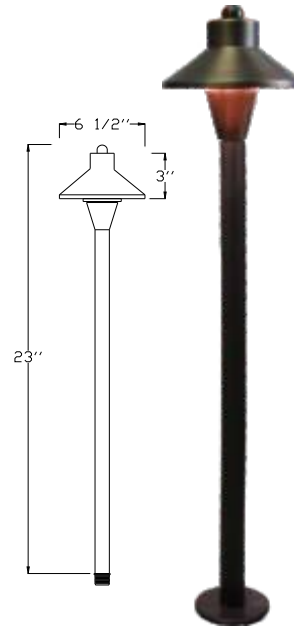

**SOLID BRASS**

**B180 Series**

- 12 Volts
- JC Bi-Pin 20W Lamp Included (20W Max.)
- Solid Brass
- GS-10 Super Spike
- CO-3 Connector

▶ **Finishes:**

- Antique Brass
- Antique Bronze
- Architectural Bronze

**Order Stem and Shade Separately**

**Ordering Guide**

Sample Cat. No.: B18S / B182C / AB

1. Stem \_\_\_\_\_
2. Lamp Shade Style \_\_\_\_\_
3. Finish \_\_\_\_\_

*Shown in Architectural Bronze*

See Ordering Guide Above to Order Stem and/or Shades

**B18S**  
Stem Only

**B181C**  
Shade Only

**B182C**  
Shade Only

**B183C**  
Shade Only

**B184C**  
Shade Only

**B185C**  
Shade Only

**B186C**  
Shade Only

Disclaimer: Shape, Design, and Finish may change without prior notice.