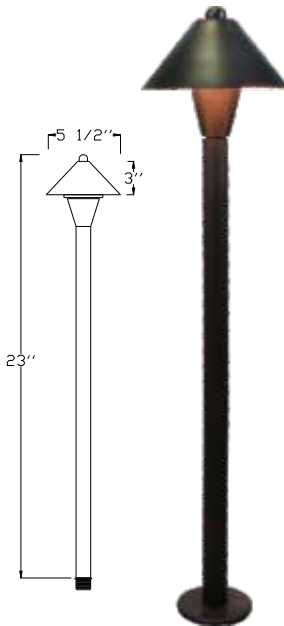

**SOLID BRASS**

**B180 Series**

- 12 Volts
- JC Bi-Pin 20W Lamp Included (20W Max.)
- Solid Brass
- GS-10 Super Spike
- CO-3 Connector

▶ **Finishes:**

- Antique Brass
- Antique Bronze
- Architectural Bronze

**Order Stem and Shade Separately**

**Ordering Guide**

Sample Cat. No.: B18S / B182C / AB

1. Stem \_\_\_\_\_
2. Lamp Shade Style \_\_\_\_\_
3. Finish \_\_\_\_\_

*Shown in Architectural Bronze*

See Ordering Guide Above to Order Stem and/or Shades

**B18S**  
Stem Only

**B181C**  
Shade Only

**B182C**  
Shade Only

**B183C**  
Shade Only

**B184C**  
Shade Only

**B185C**  
Shade Only

**B186C**  
Shade Only

Disclaimer: Shape, Design, and Finish may change without prior notice.