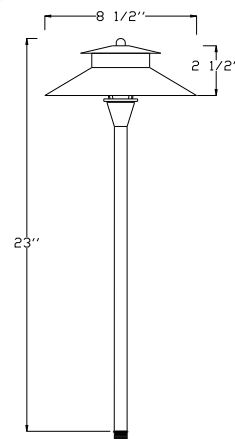

**SOLID BRASS**

**B180 Series**

- 12 Volts
- JC Bi-Pin 20W Lamp Included (20W Max.)
- Solid Brass
- GS-10 Super Spike
- CO-3 Connector

▶ **Finishes:**

- Antique Brass
- Antique Bronze
- Architectural Bronze

**Order Stem and Shade Separately**

**Ordering Guide**

Sample Cat. No.: B18S / B182C / AB

1. Stem \_\_\_\_\_
2. Lamp Shade Style \_\_\_\_\_
3. Finish \_\_\_\_\_

*Shown in Architectural Bronze*

See Ordering Guide Above to Order Stem and/or Shades

**B18S**  
Stem Only

**B181C**  
Shade Only

**B182C**  
Shade Only

**B183C**  
Shade Only

**B184C**  
Shade Only

**B185C**  
Shade Only

**B186C**  
Shade Only

Disclaimer: Shape, Design, and Finish may change without prior notice.