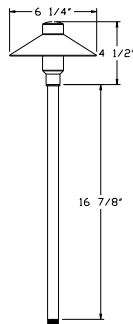

SOLID BRASS

Shown in
Antique Bronze

B224

- 12 Volts
- JC Bi-Pin 20W Lamp Included (20W Max.)
- Solid Brass
- Frosted Glass Lens
- GS-10 Super Spike
- CO-3 Connector

- **Finishes:**
- Antique Brass
 - Antique Bronze
 - Architectural Bronze
 - Aged (Acid) Green

Landscape Lighting

Shown in
Antique Brass

B225

- 12 Volts
- JC Bi-Pin 20W Lamp Included (20W Max.)
- Solid Brass
- Frosted Glass Lens
- GS-10 Super Spike
- CO-3 Connector

- **Finishes:**
- Antique Brass
 - Antique Bronze
 - Architectural Bronze
 - Aged (Acid) Green