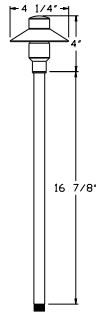

SOLID BRASS

Shown in
Antique Bronze

B224

- 12 Volts
- JC Bi-Pin 20W Lamp Included (20W Max.)
- Solid Brass
- Frosted Glass Lens
- GS-10 Super Spike
- CO-3 Connector

- **Finishes:**
- Antique Brass
 - Antique Bronze
 - Architectural Bronze
 - Aged (Acid) Green

Landscape Lighting

Shown in
Antique Brass

B225

- 12 Volts
- JC Bi-Pin 20W Lamp Included (20W Max.)
- Solid Brass
- Frosted Glass Lens
- GS-10 Super Spike
- CO-3 Connector

- **Finishes:**
- Antique Brass
 - Antique Bronze
 - Architectural Bronze
 - Aged (Acid) Green